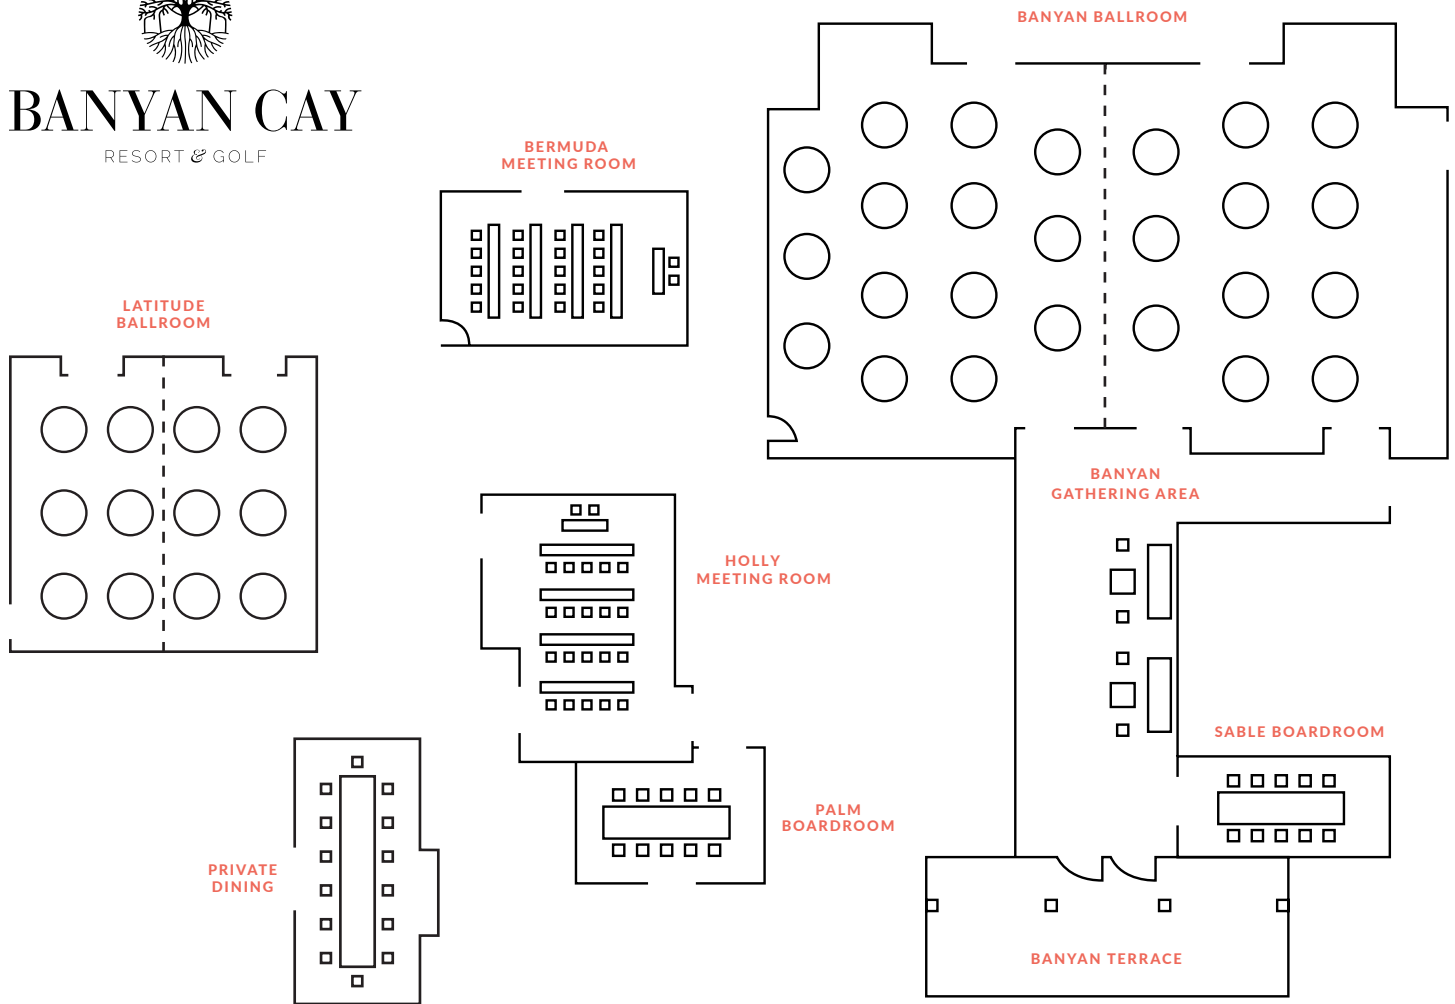

BANYAN CAY

RESORT & GOLF

MEETING ROOM	SQ. FT.	CEILING HEIGHT	DIMENSIONS	MAX. OCC.	U-SHAPED	BANQUET ROUNDS	RECEPTION	THEATER	CLASS-ROOM	BOARD-ROOM
BANYAN BALLROOM	4,560	19	53X85	750	65	360	360	450	220	60
SABLE	312	19	12X26	25	25	20	20	25	12	16
HOLLY	825	19	33X25	70	20	40	50	75	40	24
PALM	360	19	15X24	30	15	20	25	30	16	20
BERMUDA	570	19	19X30	50	20	30	40	50	20	20
BANYAN TERRACE	2,940	N/A	70X42	200	N/A	130	180	N/A	N/A	N/A
LATITUDE	1,755	19	39X45	150	40	140	100	150	75	40
PRIVATE DINING	372	19	26X13	30	15	20	25	30	16	20
BANYAN GATHERING	1,892	N/A	86X22	100	N/A	80	100	N/A	N/A	N/A

It's not every day you can relax in the casual elegance of a luxury hotel complete with spa, restaurants, unique pool and a Jack Nicklaus Signature golf course, located on over 250 acres in West Palm Beach. Only 6 miles from the beach and a world away from the crowds. Whether you are here for business, hosting a corporate event, a wedding, or life celebration, Banyan Cay Resort offers a selection of services to make your event unique.